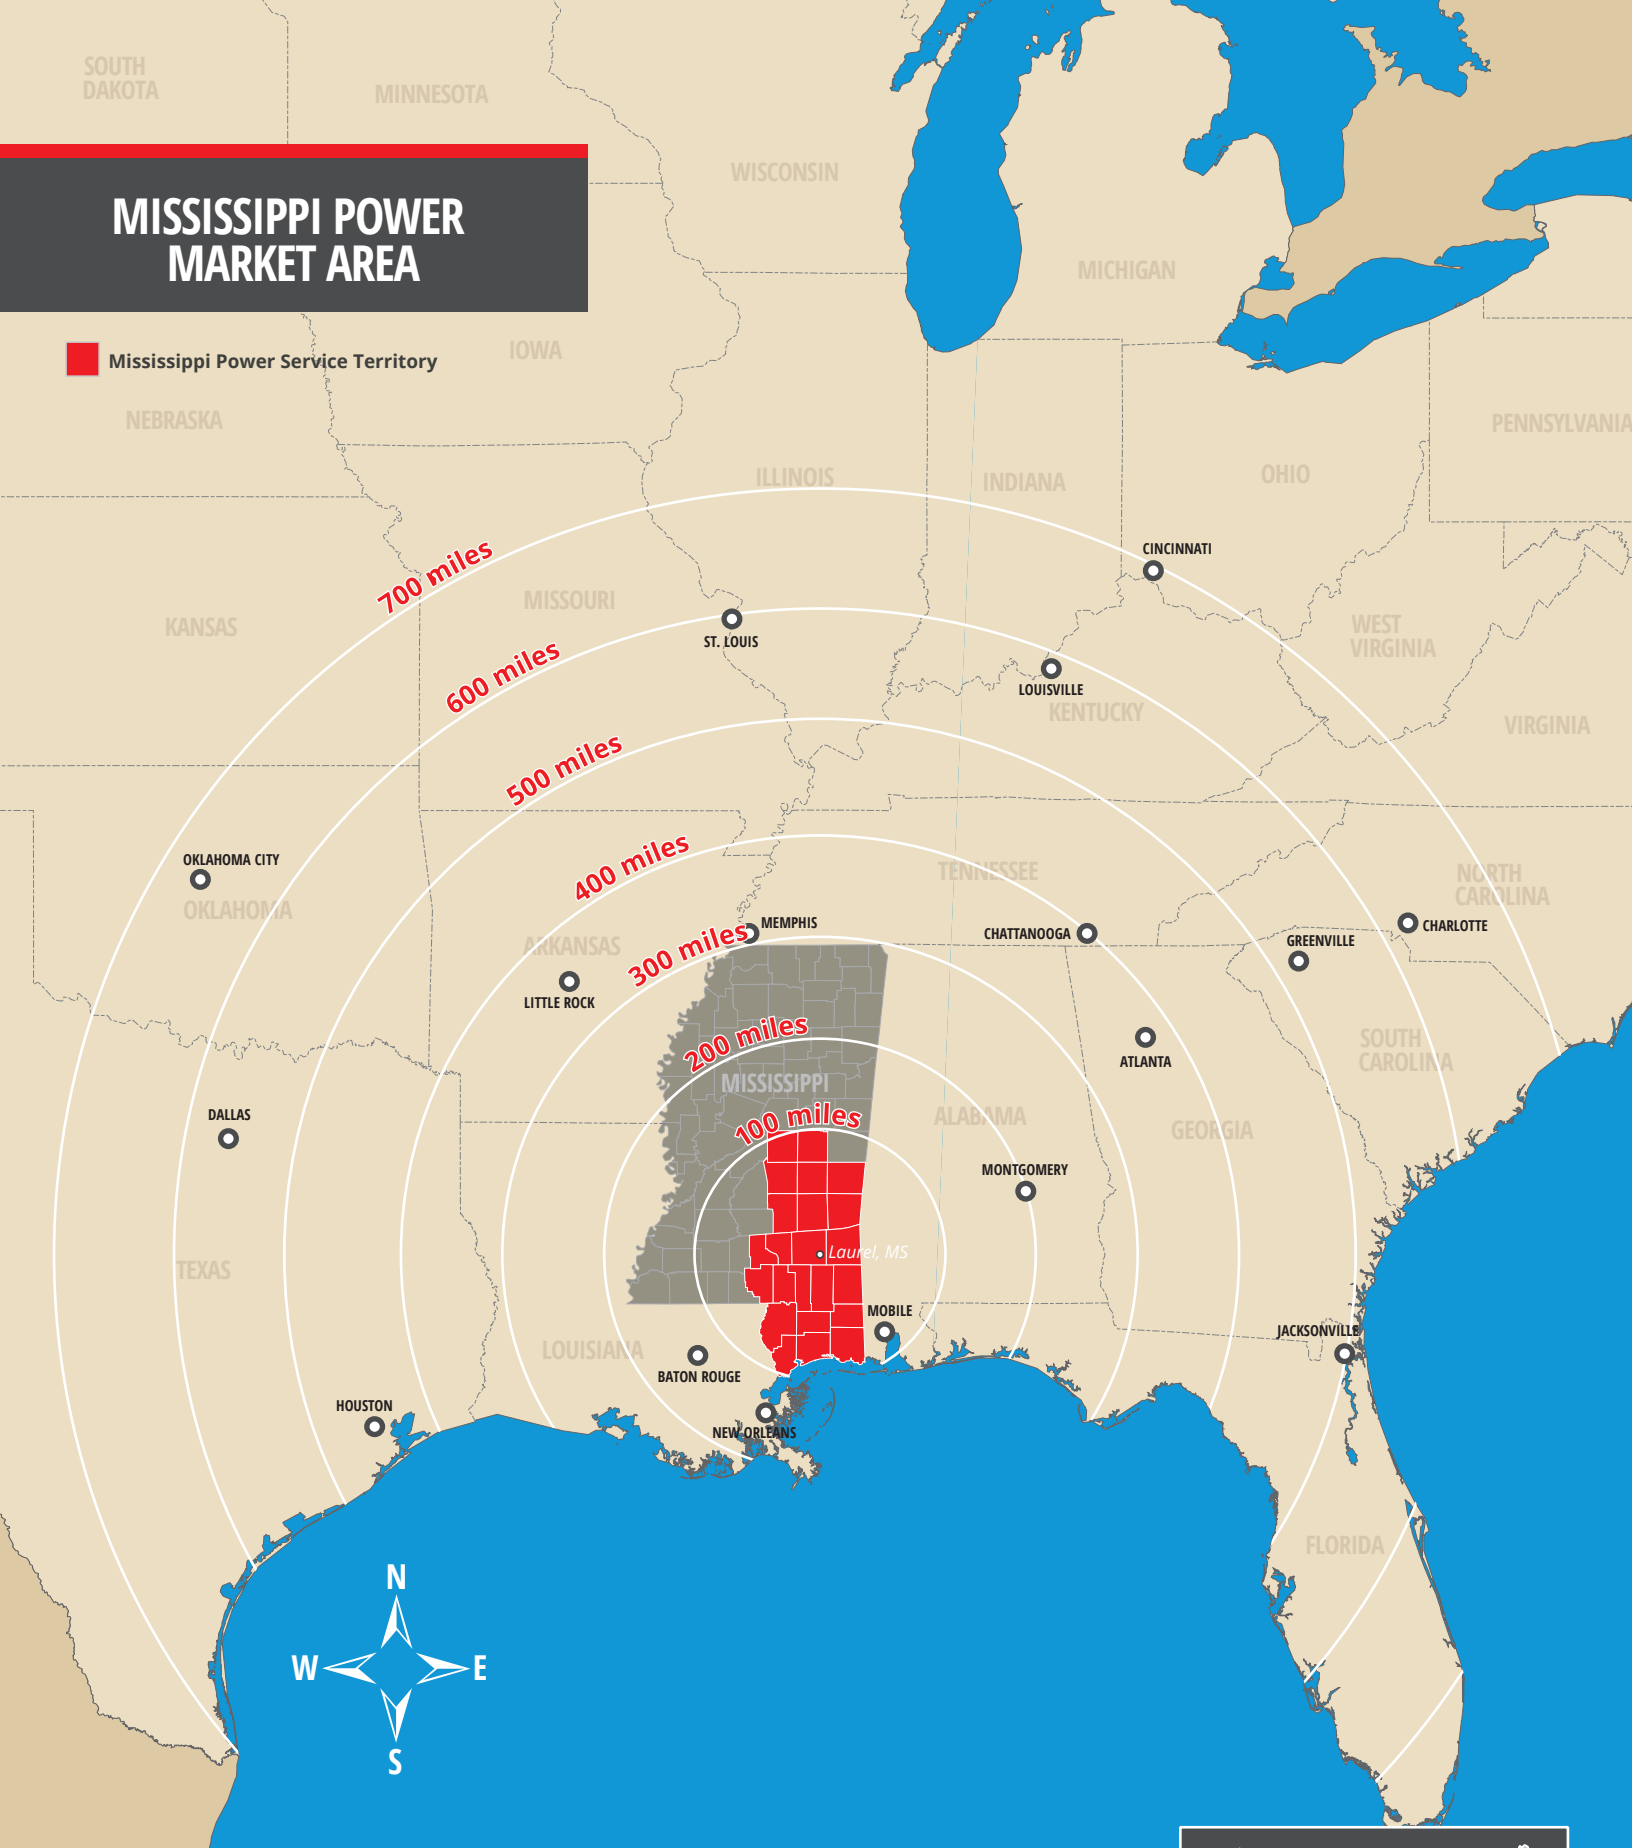

# MISSISSIPPI POWER MARKET AREA

 Mississippi Power Service Territory

MISSISSIPPI POWER ECONOMIC DEVELOPMENT  
[mississippipowerED.com](http://mississippipowerED.com)

1-800-528-5196  
[mpcecodev@southernco.com](mailto:mpcecodev@southernco.com)