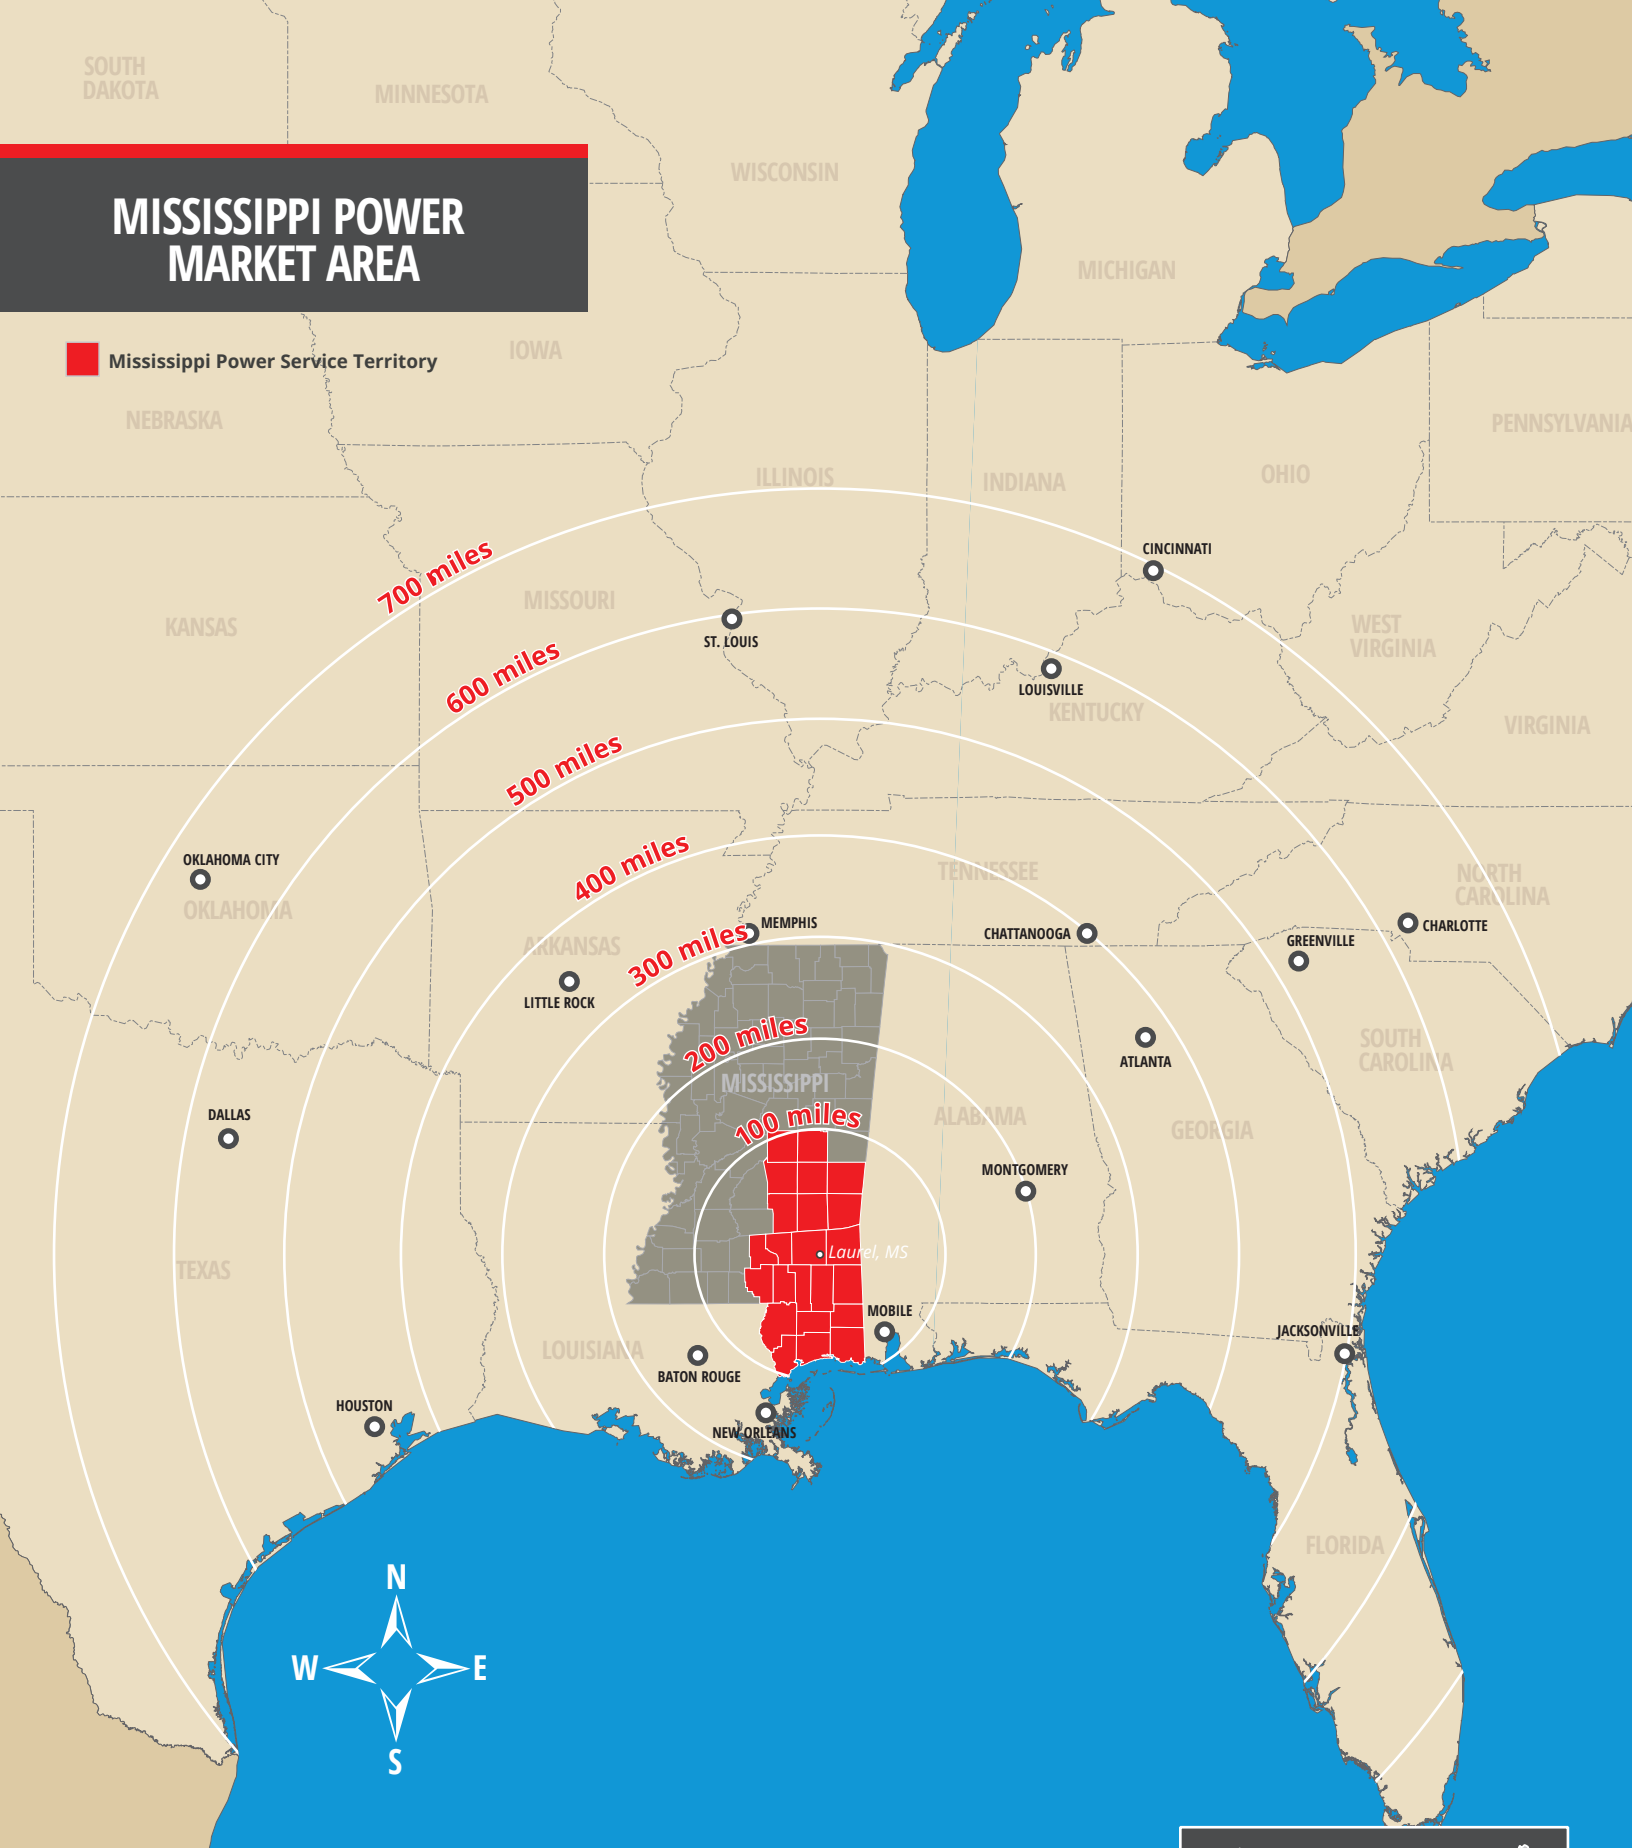

MISSISSIPPI POWER MARKET AREA

 Mississippi Power Service Territory

MISSISSIPPI POWER ECONOMIC DEVELOPMENT
mississippipowerED.com

1-800-528-5196
mpcecodev@southernco.com