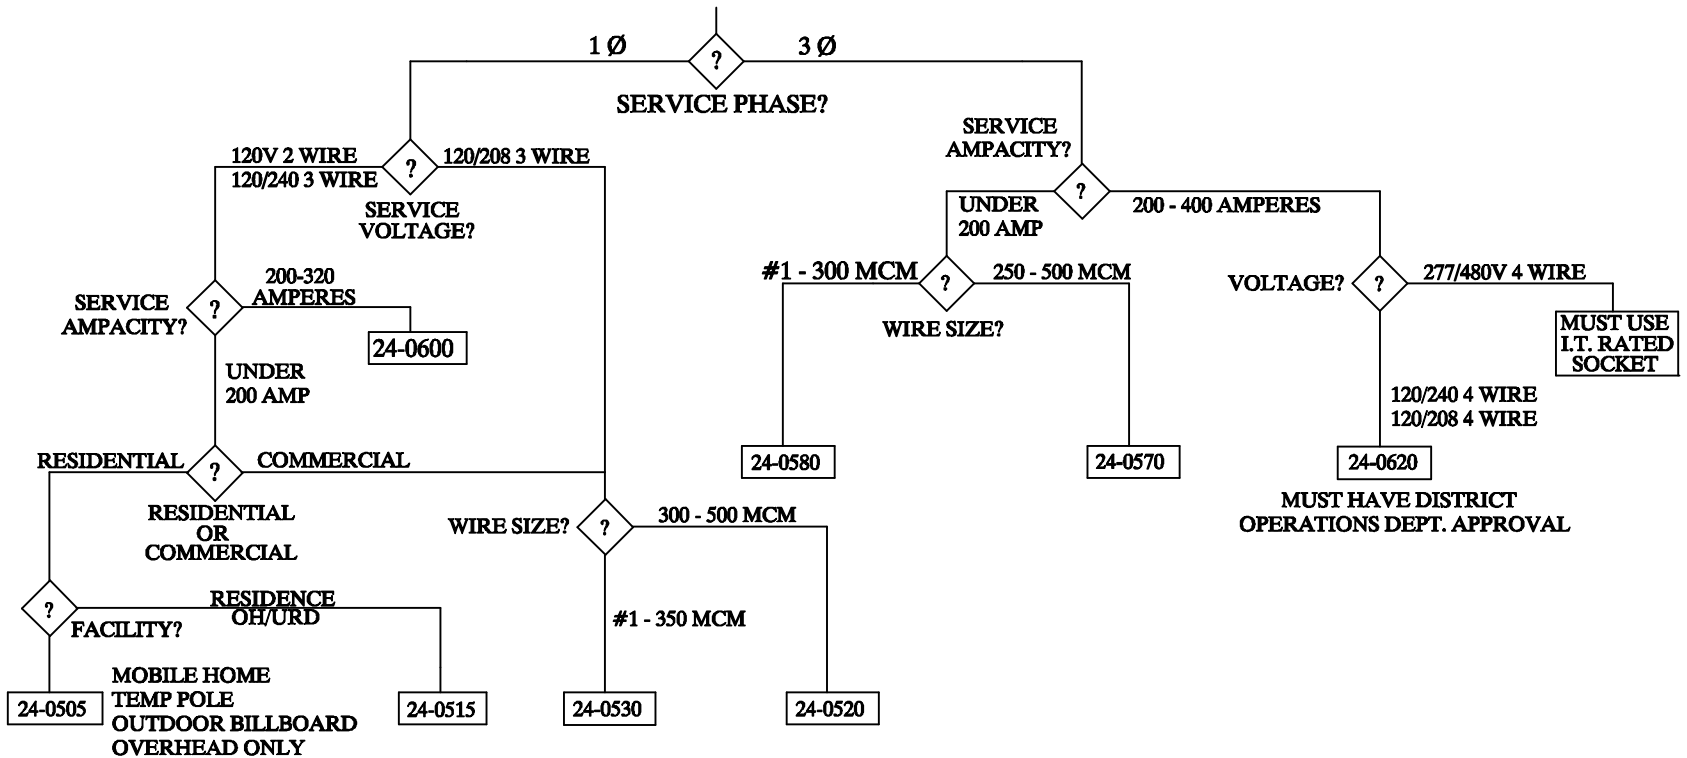

# MISSISSIPPI POWER COMPANY SELF-CONTAINED METER SOCKET SELECTION GUIDE

Date 10/13/95

Plate 89

MS0005

SUBJECT DETAIL  
**METER SOCKET SELECTION GUIDE**

DISTRIBUTION SPECIFICATIONS

JULY 1992