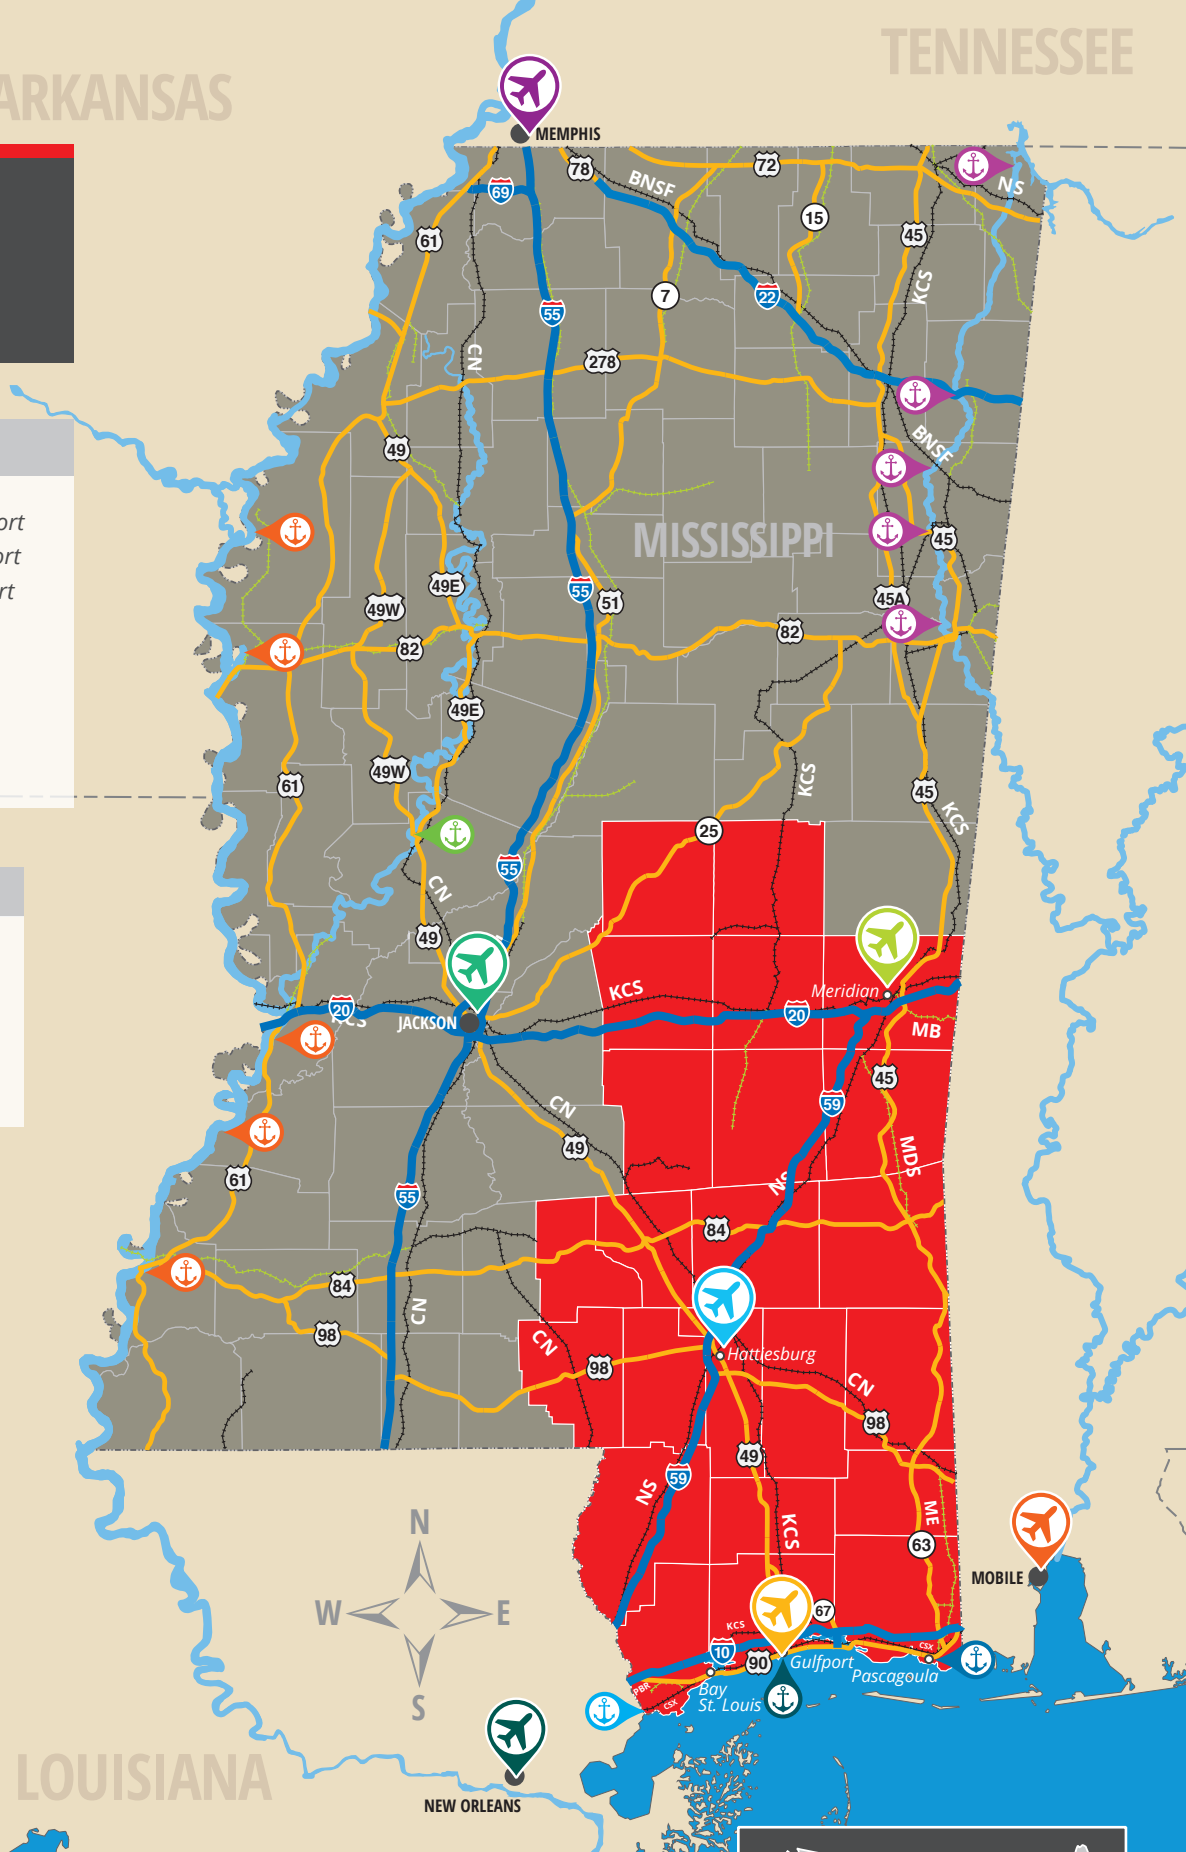

ARKANSAS

TENNESSEE

MISSISSIPPI TRANSPORTATION NETWORK

AIRPORTS

-  Gulfport-Biloxi International Airport
-  Hattiesburg-Laurel Regional Airport
-  Jackson-Evers International Airport
-  Louis Armstrong New Orleans International Airport
-  Memphis International Airport
-  Meridian Regional Airport
-  Mobile Regional Airport

CLASS I RAILROAD

- BNSF** Burlington Northern Santa Fe
- CN** Canadian National
- CSX** CSX Transportation
- KCS** Kansas City Southern
- NS** Norfolk Southern

CLASS III RAILROAD

- MB** Meridian & Bigbee
- MDS** Meridian Southern
- ME** Mississippi Export
- PBR** Port Bienville

WATER PORTS

-  Tennessee-Tombigbee Ports
-  Mississippi River Ports
-  Yazoo River Ports
- Coastal Ports
 -  Port Bienville
 -  Gulfport
 -  Pascagoula

MISSISSIPPI POWER ECONOMIC DEVELOPMENT
mississippipowerED.com